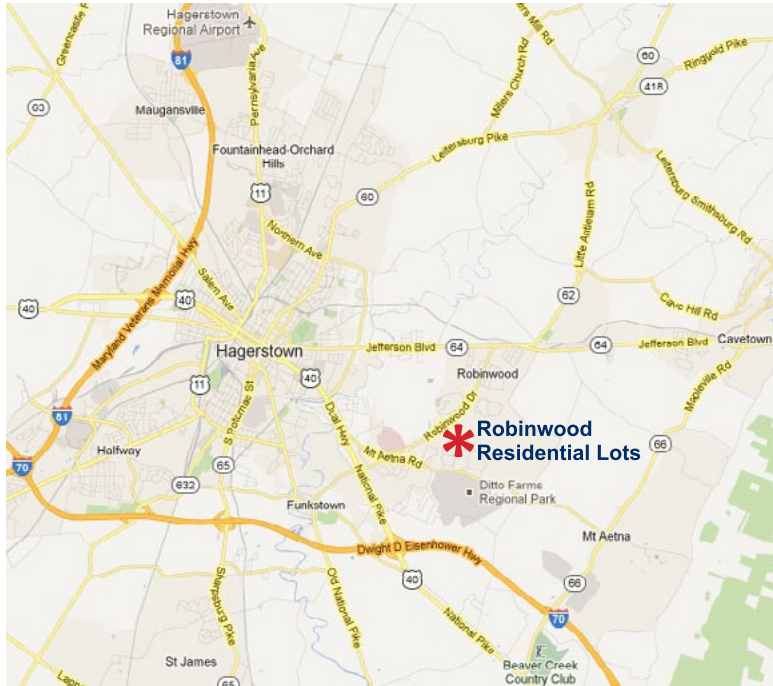

ROBINWOOD RESIDENTIAL LOTS

ROBINWOOD, HAGERSTOWN, MD 21740

DESCRIPTION:
Centrally located residential lots southeast of the city of Hagerstown in Washington County, MD.

AVAILABILITY:
26 lots available

Above: Hiking views from South Mountain, MD range

Robinwood Residential Lots offers residential living within a historic area of Western Maryland located southeast of the city of Hagerstown. They are located within 1 mile of the Robinwood Medical complex, Meritus Medical Center, and Hagerstown Community College. Hagerstown is the county seat of Washington County and the largest city in a region known as "Western Maryland". The city located amidst a mostly semi-rural geographical area and offers great hiking, biking and outdoor recreation. It is south of the Mason-Dixon Line and north of the Potomac River and between the Blue Ridge and Allegheny Mountains in a part of the Great Appalachian Valley known regionally as Cumberland Valley and locally as Hagerstown Valley. The community also lies within close proximity of Pennsylvania, West Virginia, and Virginia. Hagerstown, by driving distance, is approximately 70 miles northwest of Washington, D.C., 72 miles west-northwest of Baltimore, Maryland, and 74 miles southwest of Harrisburg, Pennsylvania.