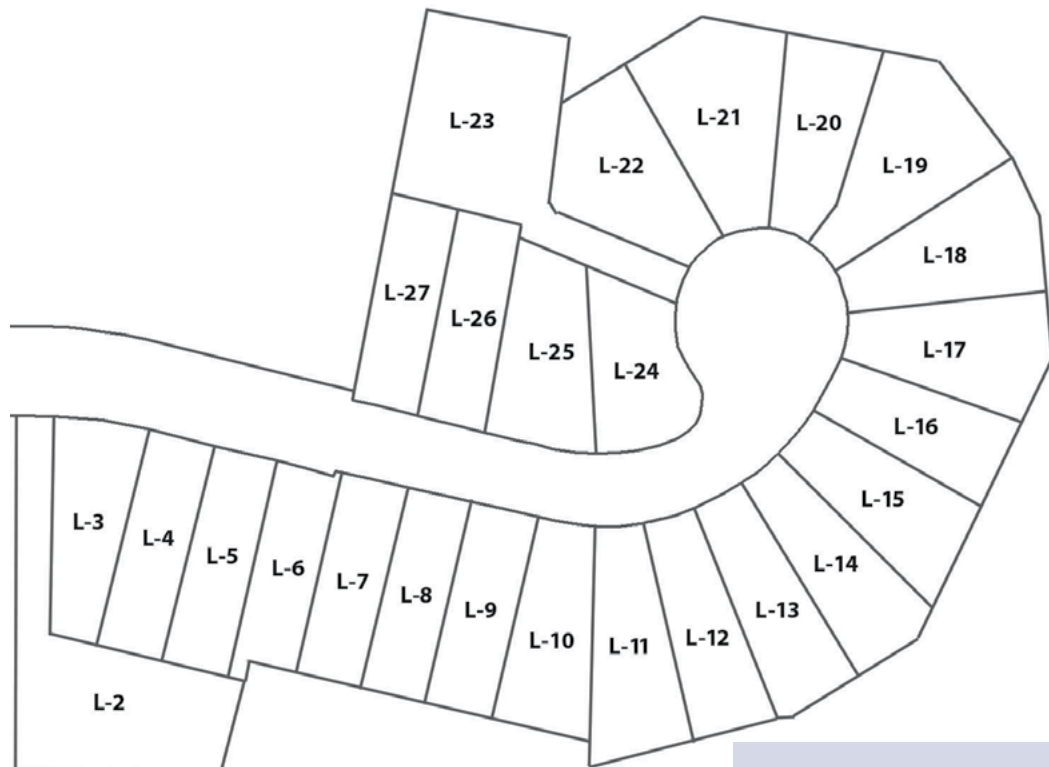

ROBINWOOD RESIDENTIAL LOTS

ROBINWOOD, HAGERSTOWN, MD 21740

DESCRIPTION:
Centrally located residential lots southeast of the city of Hagerstown in Washington County, MD.

AVAILABILITY:
26 lots available

Above: Hiking views from South Mountain, MD range

Robinwood Residential Lots offers residential living within a historic area of Western Maryland located southeast of the city of Hagerstown. They are located within 1 mile of the Robinwood Medical complex, Meritus Medical Center, and Hagerstown Community College. Hagerstown is the county seat of Washington County and the largest city in a region known as "Western Maryland". The city located amidst a mostly semi-rural geographical area and offers great hiking, biking and outdoor recreation. It is south of the Mason-Dixon Line and north of the Potomac River and between the Blue Ridge and Allegheny Mountains in a part of the Great Appalachian Valley known regionally as Cumberland Valley and locally as Hagerstown Valley. The community also lies within close proximity of Pennsylvania, West Virginia, and Virginia. Hagerstown, by driving distance, is approximately 70 miles northwest of Washington, D.C., 72 miles west-northwest of Baltimore, Maryland, and 74 miles southwest of Harrisburg, Pennsylvania.

13621 Crayton Blvd
Hagerstown, MD
Phone: 301-991-3435
asad@osimd.com

ROBINWOOD RESIDENTIAL LOTS

ROBINWOOD, HAGERSTOWN, MD 21740

Lot # Lot Size

2	0.50 Acres
3	0.16 Acres
4	0.15 Acres
5	0.15 Acres
6	0.14 Acres
7	0.14 Acres
8	0.14 Acres
9	0.14 Acres
10	0.17 Acres
11	0.19 Acres
12	0.17 Acres
13	0.17 Acres
14	0.18 Acres

Lot # Lot Size

15	0.17 Acres
16	0.15 Acres
17	0.18 Acres
18	0.14 Acres
19	0.22 Acres
20	0.15 Acres
21	0.23 Acres
22	0.21 Acres
23	0.36 Acres
24	0.16 Acres
25	0.18 Acres
26	0.14 Acres
27	0.14 Acres

13621 Crayton Blvd
 Hagerstown, MD
 Phone: 301-991-3435
 asad@osimd.com